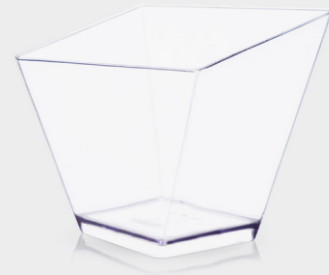

Transparent Bowl For Sweets

SIZE: H 42 mm / W 104 mm

VOLUME: 80 ml

PER BOX: 2400

Shot Glass 40 ml

Transparent Shot Glass

SIZE: H 51mm / W 40mm

VOLUME: 40 ml

PER BOX: 4000

N27

Our Products

N28

Tall Mousse Glass

Transparent Mousse Glass

SIZE: H 76mm / W 76mm

VOLUME: 70 ml

PER BOX: 2400

Twisted Square Cup

Transparent Bowl For Mousse

SIZE: H 53 mm / W 59 mm

VOLUME: 65 ml

PER BOX: 2400

N29

N30

2 Piece Wine Glass

Fancy Glass For Party

SIZE: H 127 mm / W 68 mm

VOLUME: 150 ml

PER BOX: 500

Lotus Vati

Crystal Clear Bowls For Sweets

SIZE: H 59mm / W 69mm