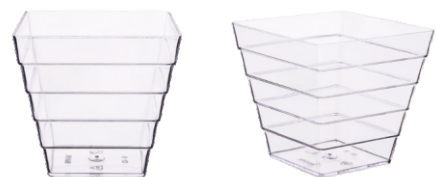

Our Products

N40

Shell Plate

Clear Bowls Perfect For Mithai

SIZE: H 19mm / W 97mm

VOLUME: 40ml

PER BOX: 2400

Square Bowl

Clear Serving Bowls For
Mousse Pudding

SIZE: H 129 mm / W 132 mm

VOLUME: 200 ml

PER BOX: 1000

N41

N42

Square Bowl

Serving Bowl For Party's Snack

SIZE: H 129mm / W 132mm

VOLUME: 400ml

PER BOX: 500

Square Cups

Square Transparent Bowl
for Dessert

SIZE: H 47mm / W 49mm

VOLUME: 65ml

PER BOX: 2800

N43